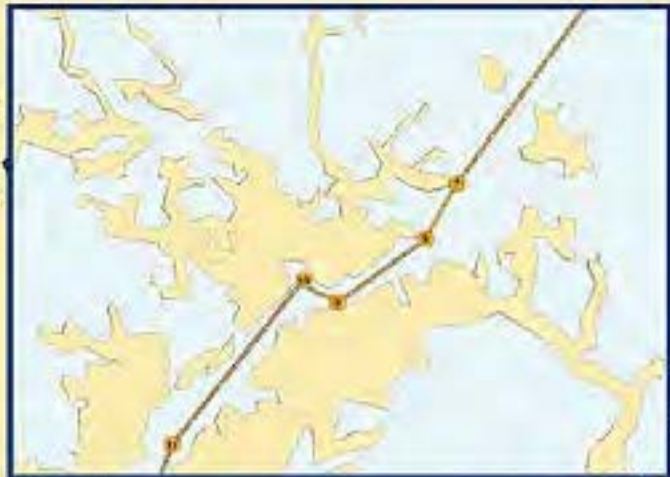

Port Of The Islands
Boat Launch

Faka Union River

Port of the Islands to Panther Key

Waypoint	Latitude	Longitude
1	25° 57.420'	81° 30.702'
2	25° 57.330'	81° 30.594'
3	25° 54.648'	81° 30.534'
4	25° 54.582'	81° 30.618'
5	25° 54.162'	81° 30.678'
6	25° 54.108'	81° 30.864'
7	25° 53.658'	81° 31.224'
8	25° 53.580'	81° 31.272'
9	25° 53.490'	81° 31.410'
10	25° 53.520'	81° 31.464'
11	25° 53.286'	81° 31.668'
12	25° 52.734'	81° 31.788'
13	25° 52.638'	81° 31.722'
14	25° 52.320'	81° 32.028'
15	25° 52.056'	81° 32.022'
16	25° 51.966'	81° 32.208'
17	25° 51.444'	81° 32.280'
18	25° 51.432'	81° 32.382'

Santina Bay

Faka Union Bay

Dismal Key

Hog Key

Panther Key

Gomez